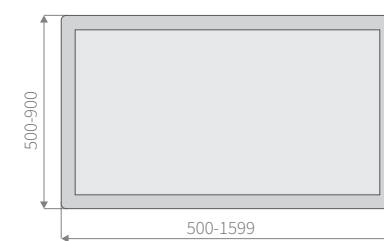

ZOMN, ZOMV Custom dimensions
Order code, wall-mounted model: ZOMN XXXX YYY.Y
Order code, built-in model: ZOMV XXXX YYY.Y
X = height: 0500 - 0900 mm, Y = width: 0500 - 1599 mm
Other custom dimensions upon query.