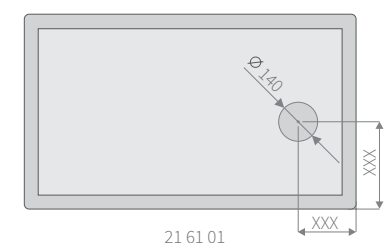

ZOMN, ZOMV Kosmetické zrcátko - magnetické
21 61 01 - kosmetické zrcátko, magnetické**
**) po nalepení zůstává magnet součástí zrcadla

ZOMN, ZOMV Cosmetic mirror - magnetic
21 61 01 - cosmetic magnifying mirror, magnetic**
**) after adhering, the magnet remains a part of the mirror

21 61 01

ZOMN, ZOMV Kosmetické zrcátko - integrované
21 71 01 - magnetické kosmetické, integrované

ZOMN, ZOMV Cosmetic mirror - integrated
21 71 01 - cosmetic magnifying mirror, integrated