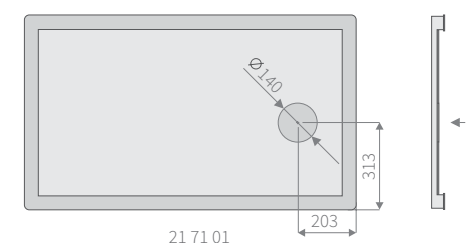

METIS: nástěnný model, ZOMN
vestavný model, ZOMV
Šířka: 500, 600, ... 1500 mm
Výška: 700 mm
Hloubka: 51 mm
Podrám: LTD, hliníková eloxovaná hrana
Čelní rám: hliník eloxovaný broušený
Osvětlení: obvodové LED osvětlení,
4000K denní bílá
Ovládání: ZOMN - spodní tlačítko,
ZOMV - ovládací senzor,
6 nastavitelných úrovní jasu
Volitelně: barvy rámu dle vzorníku RAL,
další vybava na straně 31

METIS: wall-mounted model, ZOMN
built-in model, ZOMV
Width: 500, 600, ... 1500 mm
Height: 700 mm
Depth: 51 mm
Underframe: LTD, aluminium anodized edge
Frontal frame: alu-satin anodized, brushed
Lighting: peripheral LED lighting,
4000K day white
Control: ZOMN - bottom push-button,
ZOMV - control sensor,
6 levels of brihtness
Optional: frame colours acc. to the RAL,
more accessories on page 31

ZOMN, ZOMV Zákaznické rozměry
Objednací kód nástěnný model: ZOMN XXXX YYY.Y
Objednací kód vestavný model: ZOMV XXXX YYY.Y
X = výška: 0500 - 0900 mm, Y = šířka: 0500 - 1599 mm
Ostatní zákaznické rozměry na dotaz.

ZOMN, ZOMV Custom dimensions
Order code, wall-mounted model: ZOMN XXXX YYY.Y
Order code, built-in model: ZOMV XXXX YYY.Y
X = height: 0500 - 0900 mm, Y = width: 0500 - 1599 mm
Other custom dimensions upon query.

ZOMN, ZOMV Povrchová úprava čelního rámu
21 31 0X - čelní rám
X=1 hliník, RAL 9003, bílá lesk
X=2 hliník, RAL XXXX, dle požadavku

ZOMN, ZOMV Surface treatment frame
21 31 0X - frontal frame
X=1 aluminium, RAL 9003, white lustre
X=2 aluminium RAL XXXX, acc. to requirement

ZOMN, ZOMV Další možnosti osvětlení
21 51 01 - barevná teplota LED, 3000K teplá bílá

ZOMN, ZOMV Other possibilities of lighting
21 51 01 - LED color temperature, 3000K warm white

ZOMN, ZOMV Kosmetické zrcátko - magnetické
21 61 01 - kosmetické zrcátko, magnetické**
**) po nalepení zůstává magnet součástí zrcadla